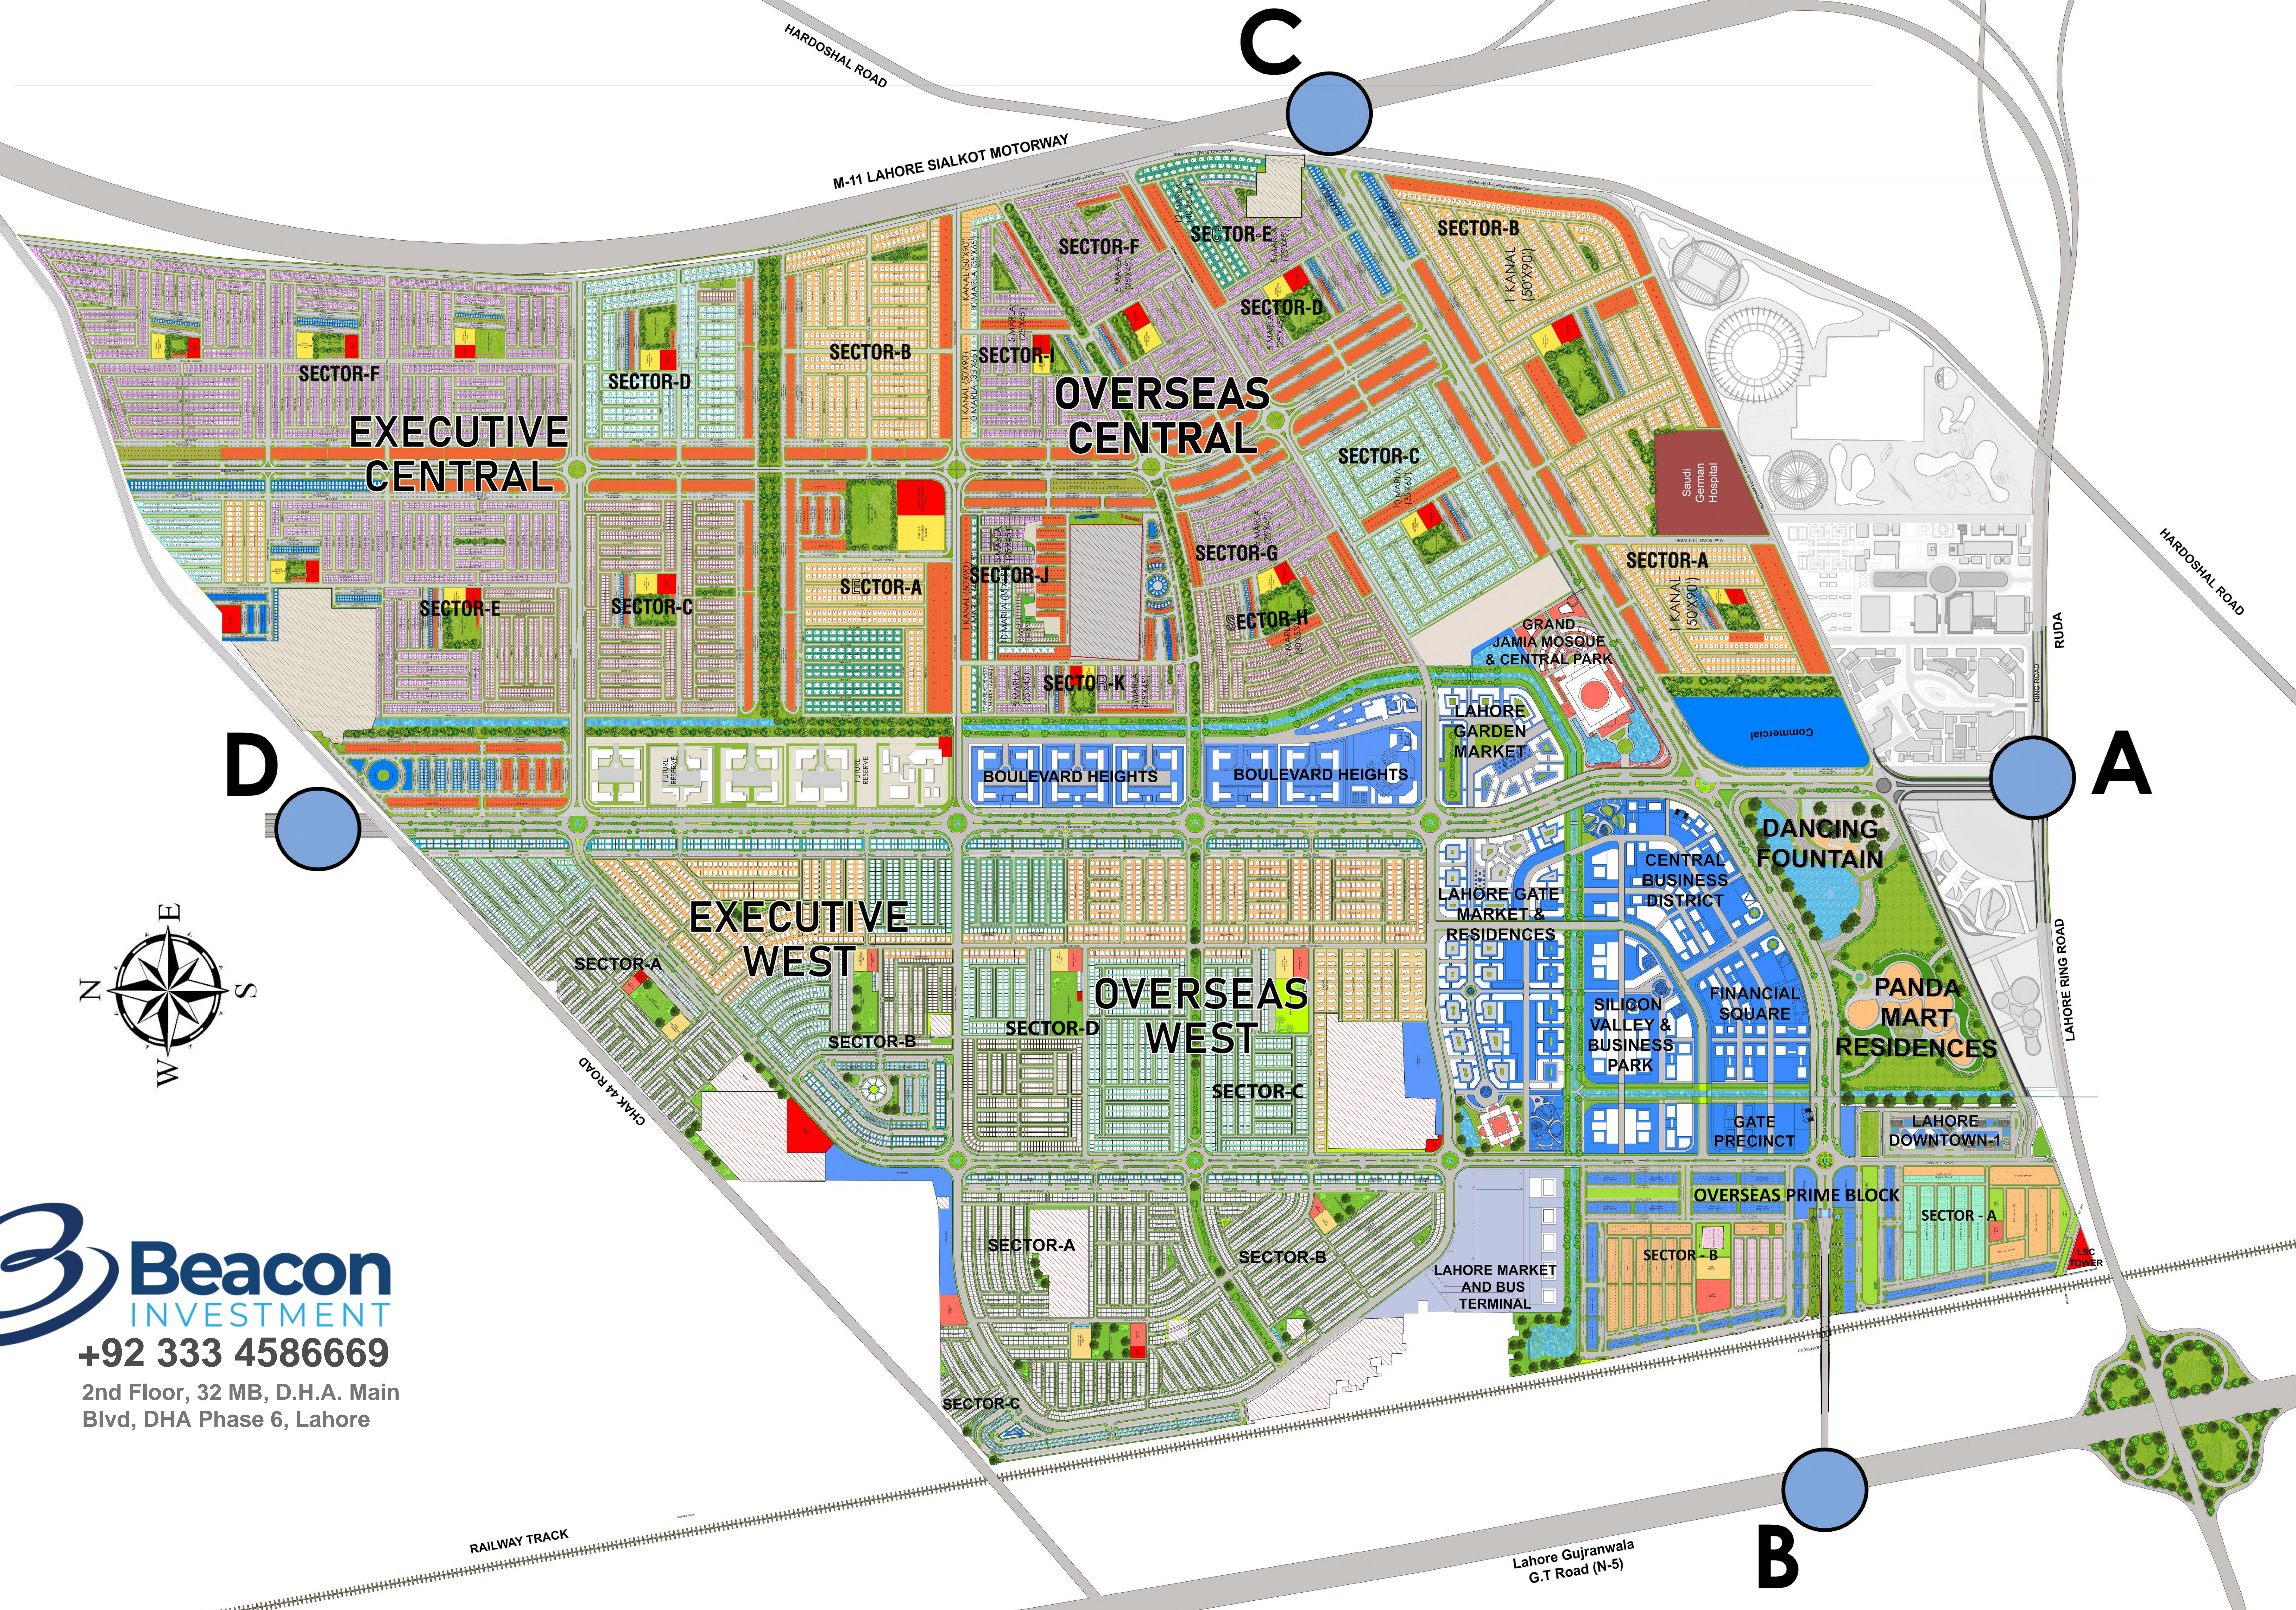

# MASTER PLAN LAHORE SMART CITY

**Beacon**  
 INVESTMENT  
 +92 333 4586669  
 2nd Floor, 32 MB, D.H.A. Main  
 Blvd, DHA Phase 6, Lahore